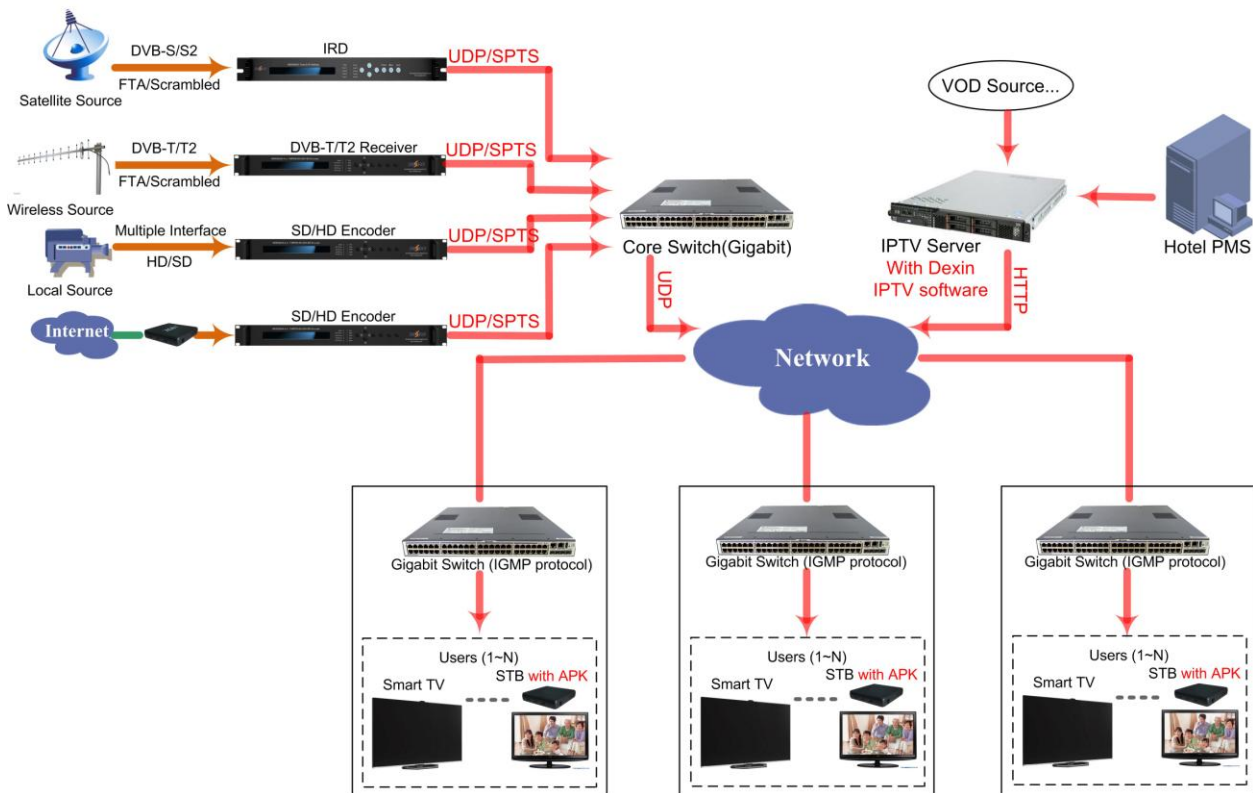

Live/VOD Programs Multicast(UDP)