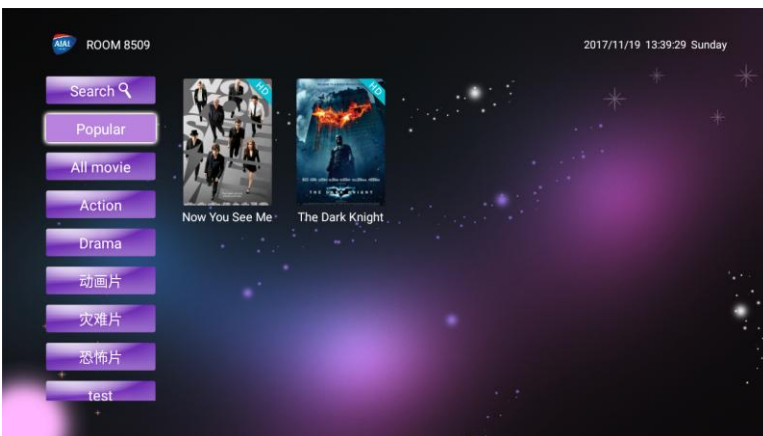

Mass HD Programs

- 1080P/60Hz full HD video
- Mass resource of Video on Demand including movies, entertainments, factual shows and etc
- Live programs synchronized broadcast