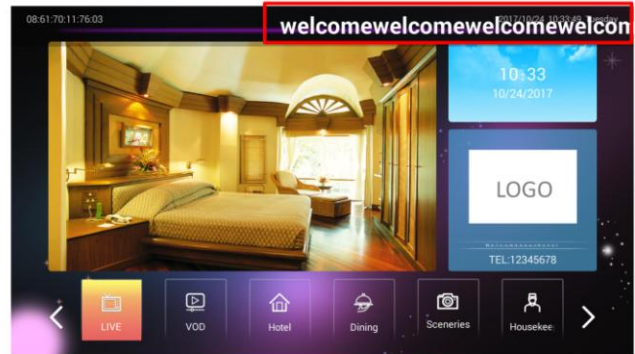

Home-Text Ad