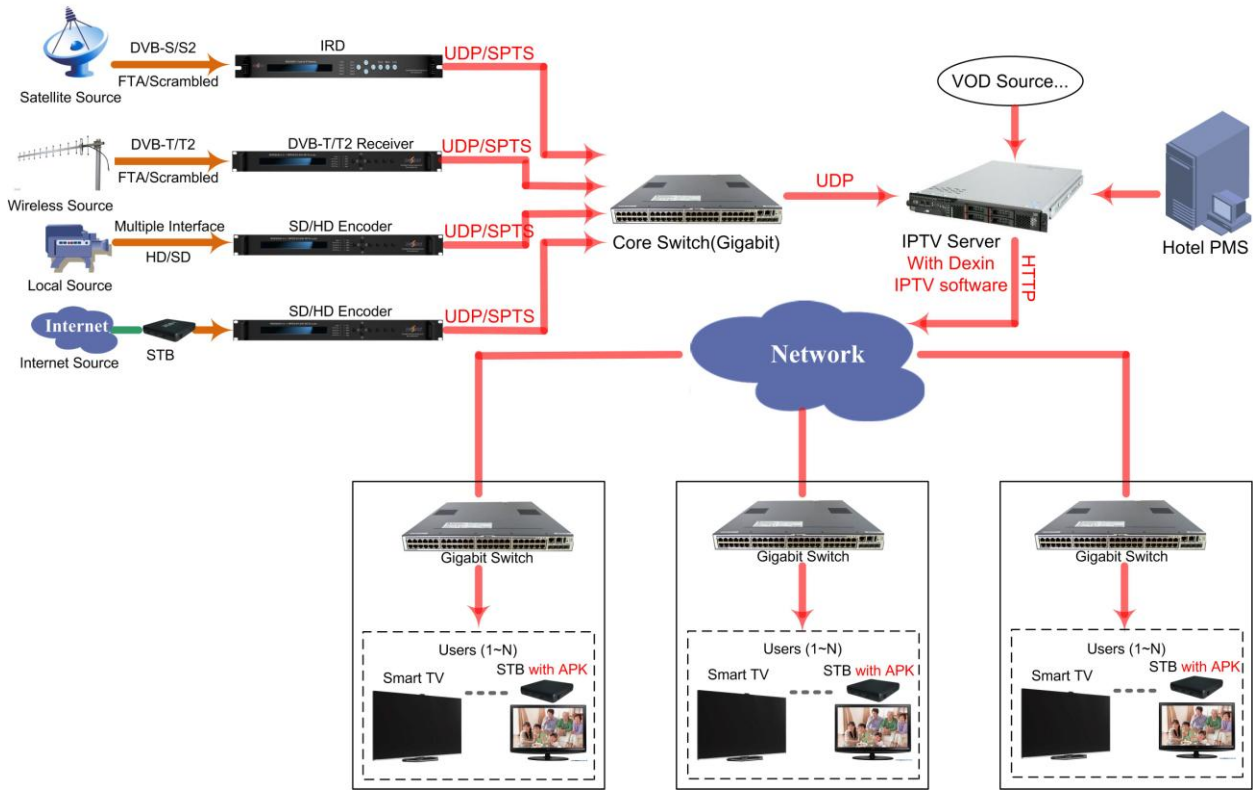

System Construction

Live/VOD programs Unicast(HTTP)