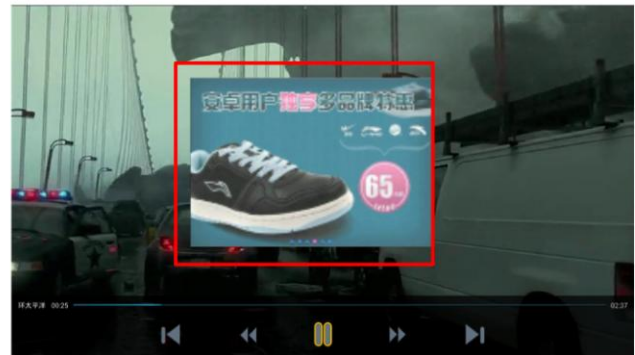

VOD-Pause Ad

- Hotel, hospital and community version can support set up advertisement business to increase revenues.
- Ad modes include booting ad, Menu ad (only for hospital and community version), VOD ad, pictures and text ad etc.