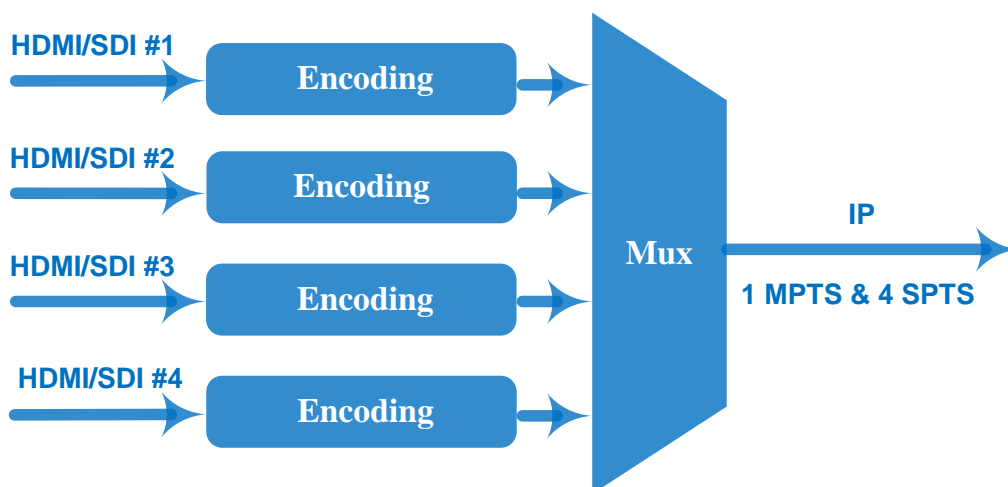

Sports Channel

2Mbps Full HD

HDMI 1.4

HDCP 1.4

Principle Chart of Per Module

Technical Specification

Input	4/8/12×HD-SDI or HDMI(1.4) input for option, HDCP 1.4			
Video Encoding	Encoding Format	HEVC/ H.265, MPEG 4 AVC/H.264		
	Resolution (DX3224HV)	Input	Output	
			HEVC/H.265	MPEG-4 AVC/H.264
		4*1080P-50	4*1080P-50	4*1080P-25 2*1080P-50
		4*1080P-60/59.94	4*1080P-60, 4*1080P-59.94	4*1080P-30 4*1080P-29.97 2*1080P-60 2*1080P-59.94
		4*1080I-50	4*1080P-50, 4*1080P-25	4*1080I-50 4*1080P-25 2*1080P-50
		4*1080I-60/59.94	4*1080P-60, 4*1080P-30	4*1080I-60 4*1080P-30 2*1080P-60
		4*720P-50	4*720P-50	4*720P-50
		4*720P-60/59.94	4*720P-60, 4*720P-59.94	4*720P-60 4*720P-59.94
	Resolution (DX3224H)		Output	
		Input	HEVC/H.265	MPEG-4 AVC/H.264
		4*1080P-50	4*1080P-50	4*1080P-50
		4*1080P-60/59.94	4*1080P-60, 4*1080P-59.94	4*1080P-60 4*1080P-59.94
		4*1080I-50	4*1080P-50, 4*1080P-25	4*1080P-25 4*1080P-50 4*1080I-50
		4*1080I-60/59.94	4*1080P-60, 4*1080P-30	4*1080P-30 4*1080P-60 4*1080I-60
		4*720P-50	4*720P-50	4*720P-50
		4*720P-60/59.94	4*720P-60, 4*720P-59.94	4*720P-60 4*720P-59.94
Chroma	4:2:0			
Bitrate (per channel)	0.5Mbps~20Mbps (HEVC/ H.265) 4 Mbps~20Mbps (MPEG 4 AVC/H.264)			
Rate Control	CBR/VBR			
GOP Structure	IBBP, IPPP			
Advanced Pretreatment	De-interlacing, Noise Reduction, Sharpening			
Audio Encoding	Encoding Format	MPEG-1 Layer 2, LC-AAC, HE-AAC, HE-AAC V2, AC3 Passthrough		
	Sampling rate	48KHz		

	Bit-rate (each channel)	48Kbps~384Kbps (MPEG-1 Layer 2 & LC-AAC) 24 Kbps~128 Kbps (HE-AAC) 18 Kbps~56 Kbps (HE-AAC V2)
	Audio Gain	0~255
Stream output	1 MPTS and 4 SPTS output over UDP/RTP/RTSP per module, Base-T Ethernet interface (1000M/100M self-adaption) (unicast/ multicast) IP null packet filterd	
System	Web based management	
	Chinese-English control interface	
	Ethernet software upgrade	
Miscellaneous	Dimension (W× L× H)	482mm×328mm×44mm
	Approx weight	5kg
	Temperature	0~45℃(work), -20~80℃ (Storage)
	Power	AC 100V-220V±10%, 50/60Hz