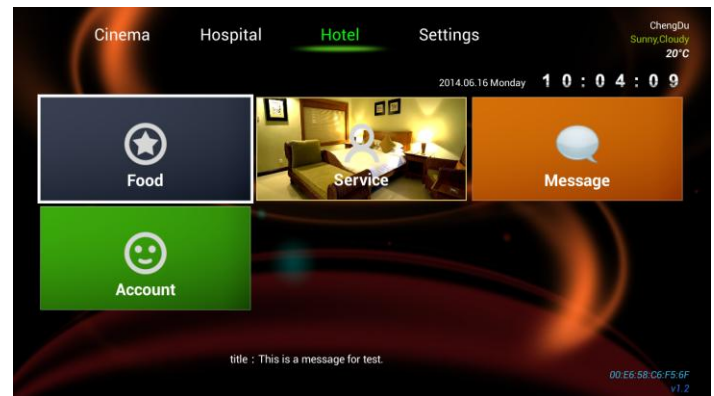

Hotel interface