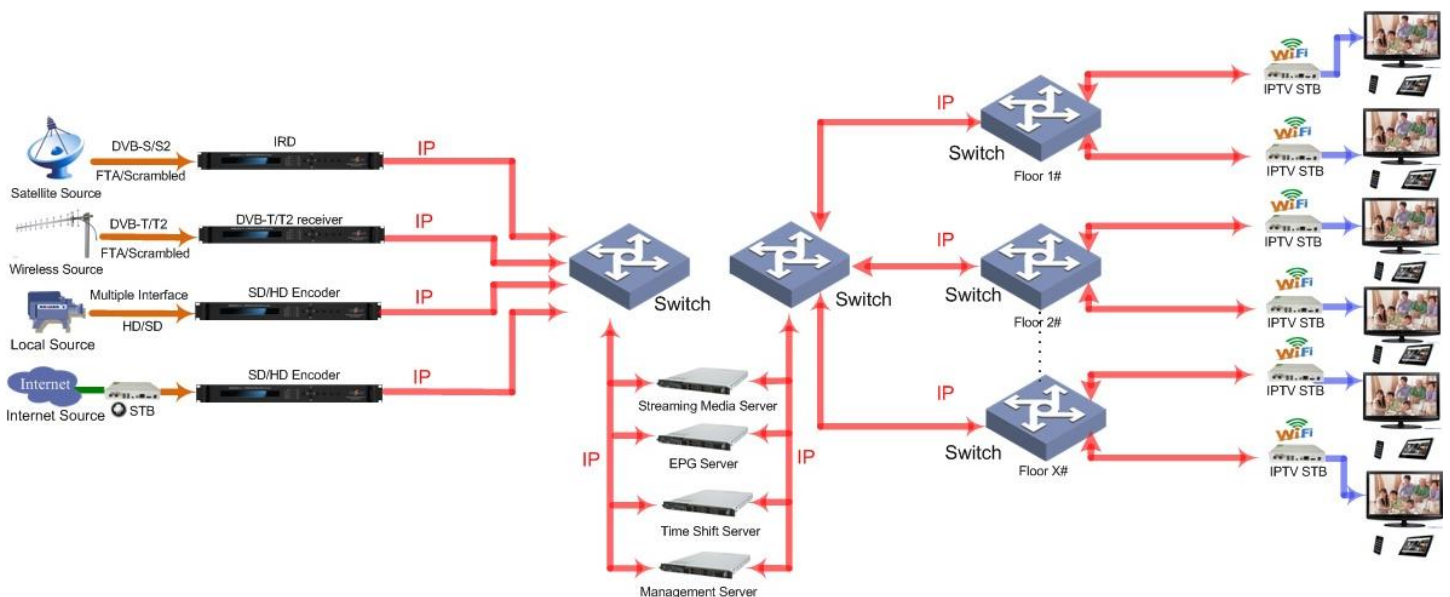

Dexin IPTV hotel system is open, compatible and easy to dock with the original hotel system. It provides the Live TV, VOD, room Service, Food and Beverage Service and other value-added services. Dexin can also design system as per customers' special requirements like hospital system, campus system and etc.。

Solution Map

Functions

Live Channel/Playback

- Support HD/SD cable channel, satellite channel and hotel self-made channel broadcast
- Support playback shifted live channel, shifting duration can be customized (2 hours and more)
- Support live TV pause, fast forward, rewind play

Weather Broadcast

Internet Surfing

➔ Advantage

● Personalized EPG Interface

- Personalized EPG interface for hotel, hospital and other industries.
- System wallpaper is changeable and EPG content is editable.
- Various business modes blend in IPTV system, view with remote control
- Support modular interface and convenient to docking with third part manage software

● Self research and develop the turnkey IPTV system, from head-end equipment to STB terminals

➔ Interface view

Hospital interface

Hotel interface

Same content on the TV and MB

Mobile Phone Control