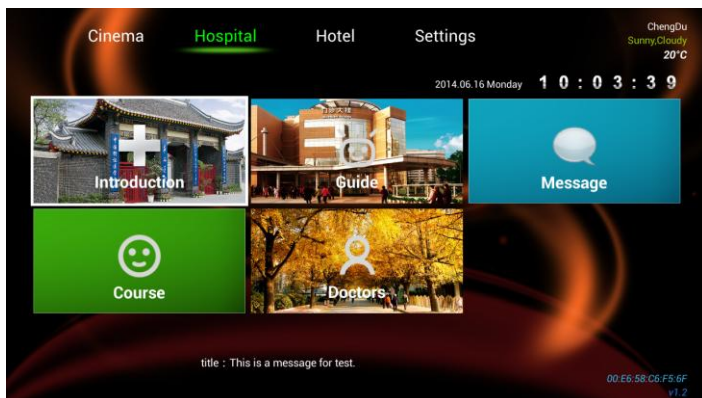

➔ Advantage

● Personalized EPG Interface

- Personalized EPG interface for hotel, hospital and other industries.
- System wallpaper is changeable and EPG content is editable.
- Various business modes blend in IPTV system, view with remote control
- Support modular interface and convenient to docking with third part manage software

● Advertisement System—Value added Services

- Hotel or hospital owners can set up advertisement business to increase revenues.
- Ad modes include booting ad, EPG ad, VOD ad, pictures and text ad etc.

● Mass HD Programs

- Support 1080P/60Hz full HD video
- Mass resource of Video on Demand including movies, entertainments, factual shows and etc

● Technical Strength and After-sale Services

- Dexin IPTV system is with solid quality based on Dexin' s own DTV head-end equipment
- The whole system is self research and developed, which makes is easy for the after-sale maintenances
- Skilled after-sale supporting team

● Android OTT STB

- Support Android OTT and IPTV system in STB
- Support all Android APPs
- Support mobile phone remote control
- Intelligent Android system with more comfortable user experience and enhanced brand image

● Self research and develop the turnkey IPTV system, from head-end equipment to STB terminals

➔ Interface view

Hospital interface